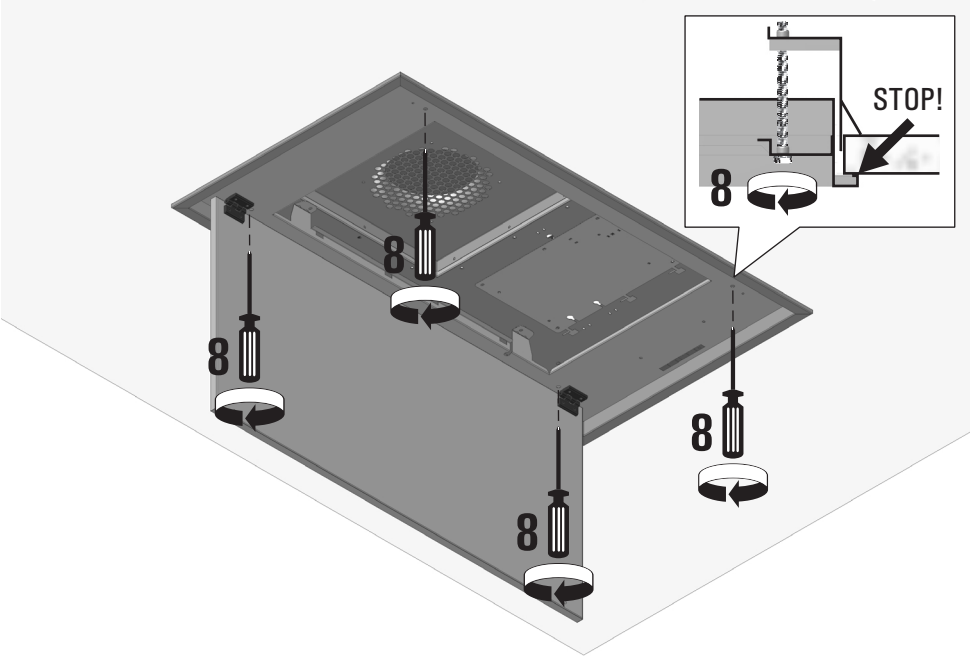

Installation instruction

CAPORRA INSTALLTION GUIDE

WARNING! The hood is equipped with standard fixing material. The person who is mounting the hood should make sure that the fixing elements are right and suitable for the walls and ceilings he finds. The manufacturer declines any responsibility for damages caused by incorrect mounting.

Type/Model Size	X	Y
Ø 82	560	560
60x60	578	570
90x50	478	870
90x60	578	870
120x50	478	1170
120x60	578	1170
120x70	678	1170
130x70	678	1270

M 2

M 3

M 4

M 5

M 6

M 7

M 8