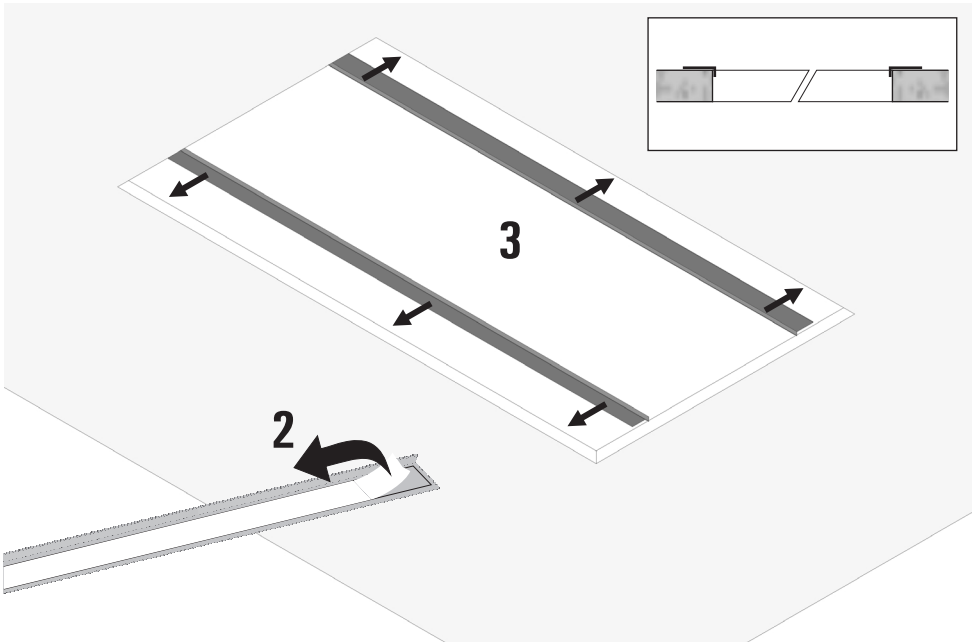

Installation instruction

CAPORRA INSTALLTION GUIDE

WARNING! The hood is equipped with standard fixing material. The person who is mounting the hood should make sure that the fixing elements are right and suitable for the walls and ceilings he finds. The manufacturer declines any responsibility for damages caused by incorrect mounting.

Type/Model Size	X	Y
Ø 82	560	560
60x60	578	570
90x50	478	870
90x60	578	870
120x50	478	1170
120x60	578	1170
120x70	678	1170
130x70	678	1270

M 2

M 3

M 4

M 5

M 6

M 7

M 8