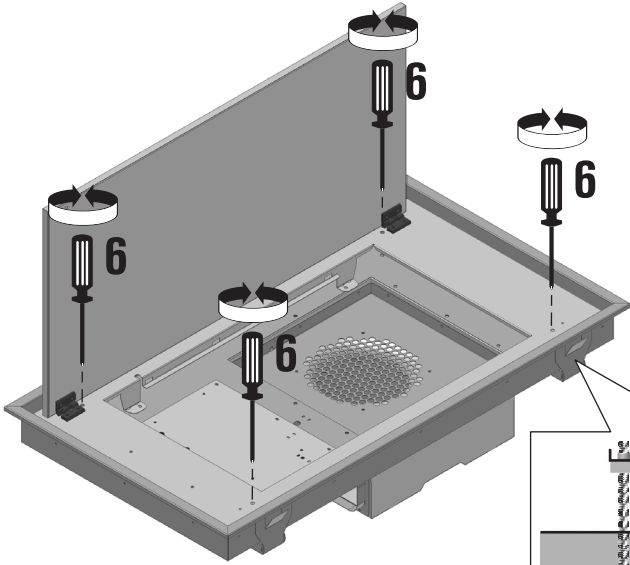

Installation instruction

CAPORRA INSTALLTION GUIDE

WARNING! The hood is equipped with standard fixing material. The person who is mounting the hood should make sure that the fixing elements are right and suitable for the walls and ceilings he finds. The manufacturer declines any responsibility for damages caused by incorrect mounting.

Type/Model Size	X	Y
Ø 82	560	560
60x60	578	570
90x50	478	870
90x60	578	870
120x50	478	1170
120x60	578	1170
120x70	678	1170
130x70	678	1270

M 2

M 3

M 4

M 5

M 6

M 7

M 8