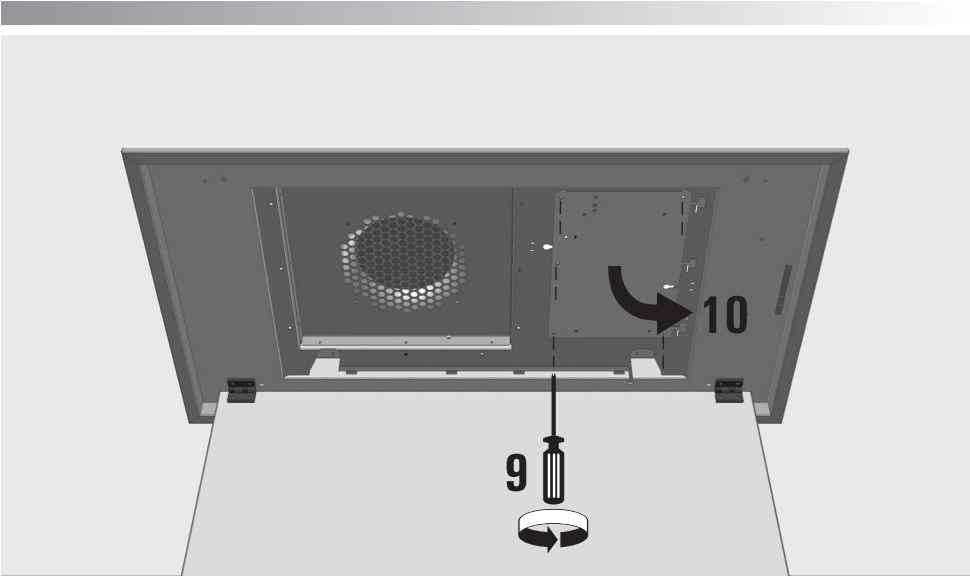

Installation instruction

CAPORRA INSTALLTION GUIDE

WARNING! The hood is equipped with standard fixing material. The person who is mounting the hood should make sure that the fixing elements are right and suitable for the walls and ceilings he finds. The manufacturer declines any responsibility for damages caused by incorrect mounting.

Type/Model Size	X	Y
Ø 82	560	560
60x60	578	570
90x50	478	870
90x60	578	870
120x50	478	1170
120x60	578	1170
120x70	678	1170
130x70	678	1270

M 2

M 3

M 4

M 5

M 6

M 7

M 8