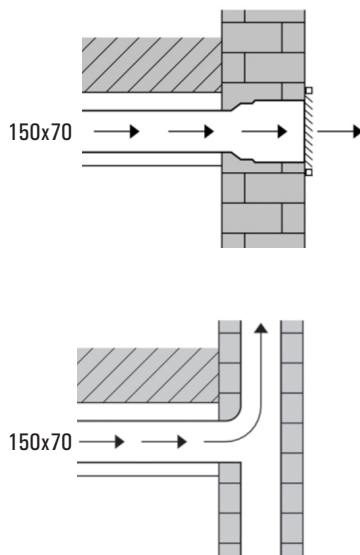

Installation instruction

CAPORRA INSTALLTION GUIDE

WARNING! The hood is equipped with standard fixing material. The person who is mounting the hood should make sure that the fixing elements are right and suitable for the walls and ceilings he finds. The manufacturer declines any responsibility for damages caused by incorrect mounting.

Type/Model Size	X	Y
Ø 82	560	560
60x60	578	570
90x50	478	870
90x60	578	870
120x50	478	1170
120x60	578	1170
120x70	678	1170
130x70	678	1270

M 2

M 3

M 4

M 5

M 6

M 7

M 8