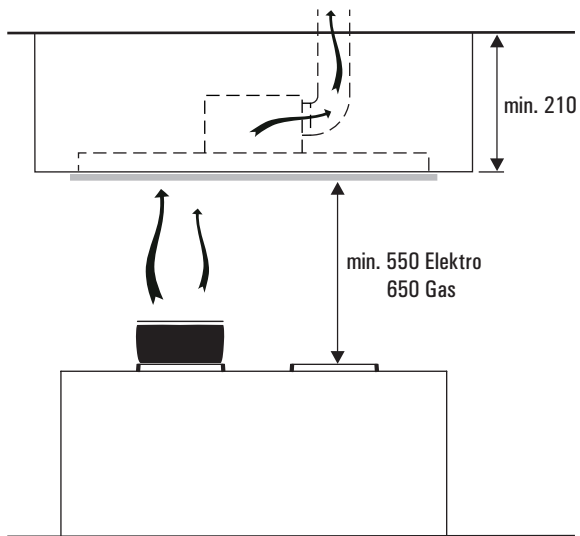

Installation instruction

CAPORRA INSTALLTION GUIDE

WARNING! The hood is equipped with standard fixing material. The person who is mounting the hood should make sure that the fixing elements are right and suitable for the walls and ceilings he finds. The manufacturer declines any responsibility for damages caused by incorrect mounting.

Type/Model Size	X	Y
Ø 82	560	560
60x60	578	570
90x50	478	870
90x60	578	870
120x50	478	1170
120x60	578	1170
120x70	678	1170
130x70	678	1270

M 2

M 3

M 4

M 5

M 6

M 7

M 8