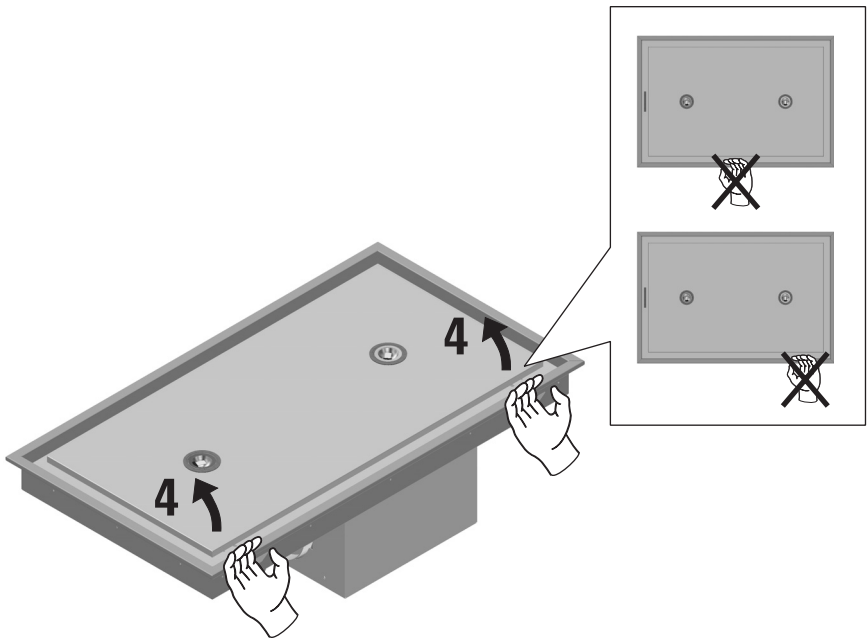

Installation instruction

CAPORRA INSTALLTION GUIDE

WARNING! The hood is equipped with standard fixing material. The person who is mounting the hood should make sure that the fixing elements are right and suitable for the walls and ceilings he finds. The manufacturer declines any responsibility for damages caused by incorrect mounting.

Type/Model Size	X	Y
Ø 82	560	560
60x60	578	570
90x50	478	870
90x60	578	870
120x50	478	1170
120x60	578	1170
120x70	678	1170
130x70	678	1270

M 2

M 3

M 4

M 5

M 6

M 7

M 8