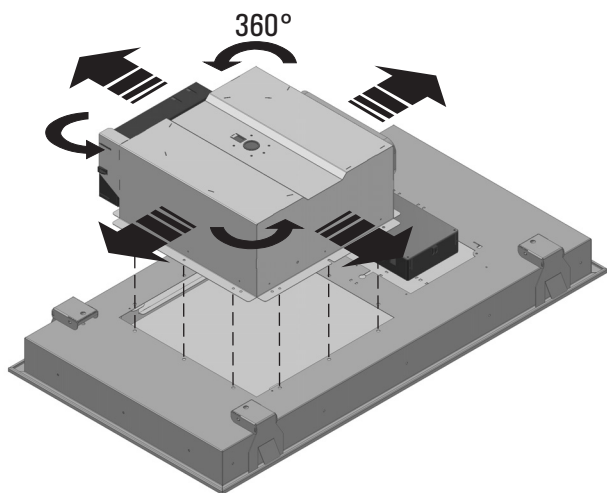

Installation instruction

CAPORRA INSTALLTION GUIDE

WARNING! The hood is equipped with standard fixing material. The person who is mounting the hood should make sure that the fixing elements are right and suitable for the walls and ceilings he finds. The manufacturer declines any responsibility for damages caused by incorrect mounting.

Type/Model Size	X	Y
Ø 82	560	560
60x60	578	570
90x50	478	870
90x60	578	870
120x50	478	1170
120x60	578	1170
120x70	678	1170
130x70	678	1270

M 2

M 3

M 4

M 5

M 6

M 7

M 8