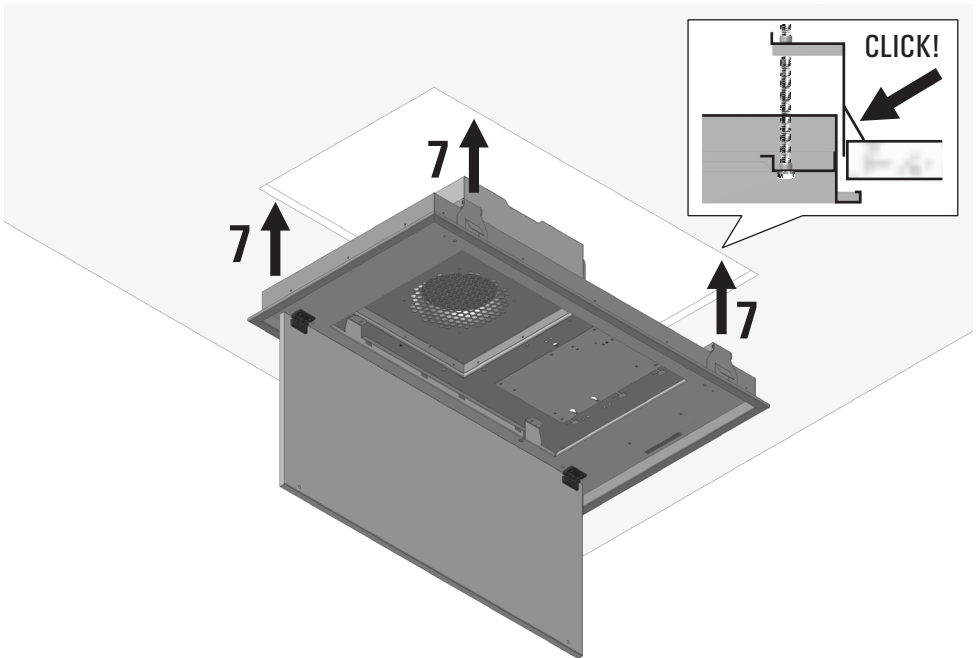

Installation instruction

CAPORRA INSTALLTION GUIDE

WARNING! The hood is equipped with standard fixing material. The person who is mounting the hood should make sure that the fixing elements are right and suitable for the walls and ceilings he finds. The manufacturer declines any responsibility for damages caused by incorrect mounting.

Type/Model Size	X	Y
Ø 82	560	560
60x60	578	570
90x50	478	870
90x60	578	870
120x50	478	1170
120x60	578	1170
120x70	678	1170
130x70	678	1270

M 2

M 3

M 4

M 5

M 6

M 7

M 8