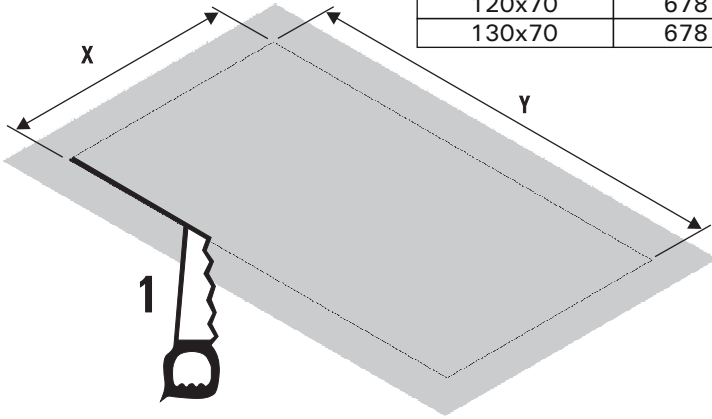

Installation instruction

CAPORRA INSTALLTION GUIDE

WARNING! The hood is equipped with standard fixing material. The person who is mounting the hood should make sure that the fixing elements are right and suitable for the walls and ceilings he finds. The manufacturer declines any responsibility for damages caused by incorrect mounting.

Type/Model Size	X	Y
Ø 82	560	560
60x60	578	570
90x50	478	870
90x60	578	870
120x50	478	1170
120x60	578	1170
120x70	678	1170
130x70	678	1270

M 2

M 3

M 4

M 5

M 6

M 7

M 8