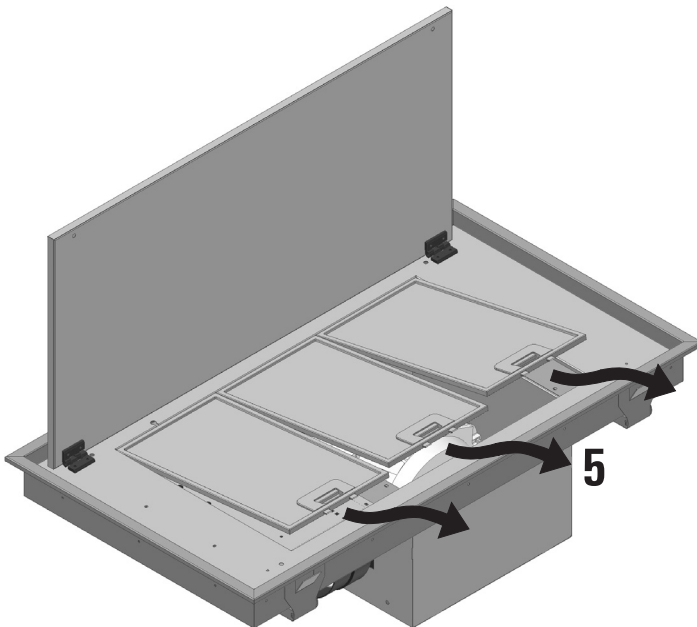

Installation instruction

CAPORRA INSTALLTION GUIDE

WARNING! The hood is equipped with standard fixing material. The person who is mounting the hood should make sure that the fixing elements are right and suitable for the walls and ceilings he finds. The manufacturer declines any responsibility for damages caused by incorrect mounting.

Type/Model Size	X	Y
Ø 82	560	560
60x60	578	570
90x50	478	870
90x60	578	870
120x50	478	1170
120x60	578	1170
120x70	678	1170
130x70	678	1270

M 2

M 3

M 4

M 5

M 6

M 7

M 8